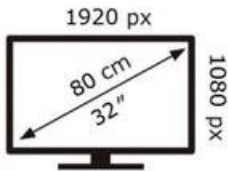

SAMSUNG

S32BM501EU

27 kWh/1000h

ABCDEF **G**

39 kWh/1000h

2019/2013